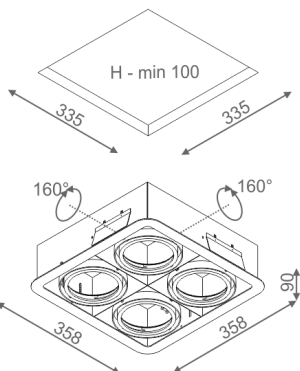

GLOSS

black gloss	-22	white gloss	-23

Tolerance for dimensions

Warranty period 2 years