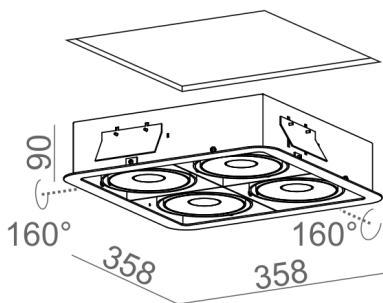

MIX

mix	-06		

Tolerance for dimensions

Warranty period 5 years