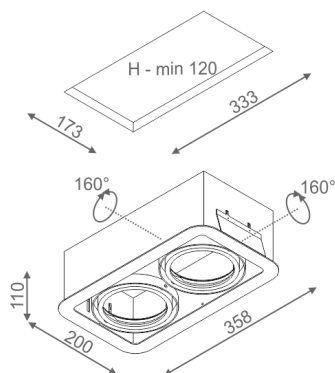

W&B

bw white-black	-63		

Tolerance for dimensions

Warranty period 2 years