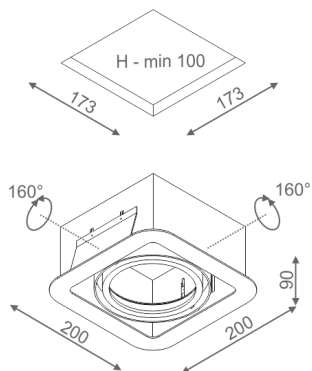

W&B

bw white-black	-63		
----------------	-----	--	--

Tolerance for dimensions

Warranty period 2 years