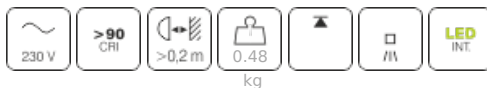

Last update on 2018-03-11 20:45. More details available at <https://www.aqform.com/en/EQ1015>

equilibra BELL LED suspended

equilibra BELL LED zwieszana

Category: suspended

Power 4.5W

Light source: LED, integrated

Integrated light source

Gear not required.

AVAILABLE FINISHES:

MATT GLOSS

AVAILABLE VERSIONS:

M927	Medium power - Medium power	2700K	CRI>90
M930	Medium power - Medium power	3000K	CRI>90
M940	Medium power - Medium power	4000K	CRI>90