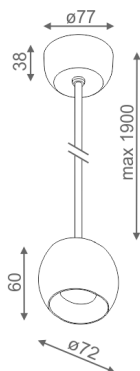

AVAILABLE VERSIONS:

M927	Medium power - Medium power	2700K	CRI>90
M930	Medium power - Medium power	3000K	CRI>90
M940	Medium power - Medium power	4000K	CRI>90

AVAILABLE FINISHES:

MATT

alu matt	-01	black matt	-02
white matt	-03	anthracite structure	-18
gold structure	-19		

GLOSS

black gloss	-22	white gloss	-23

Tolerance for dimensions

Warranty period 5 years