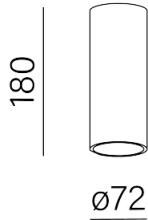

VIP round up&down LED 230V exterior wall

VIP round up&down LED 230V exterior kinkiet

Category: exterior

Light source: LED, integrated

Dimming: Phase-Control

Integrated light source

Gear not required.

Tolerance for dimensions ± 1 mm