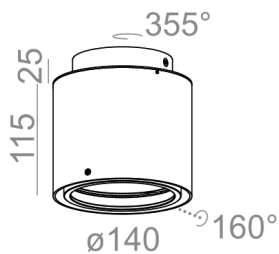

TUBA distance 111x1 surface

TUBA distance 111x1 natynkowa

Category: surface

Power 35W (LED 12,5W)

Light source: AR111, 12V AC

Lampholder: G53

Dimming: Phase-Control

Light source not included

Electronic transformer included.

AVAILABLE FINISHES:

MATT GLOSS

TUBA distance 111x1 Phase-Control surface

45603-0000-T8-PH-xx

-xx finish option code from table below

AVAILABLE FINISHES:

MATT

alu matt	-01	black matt	-02
white matt	-03	anthracite structure	-18
gold structure	-19		

GLOSS

black gloss	-22	white gloss	-23
-------------	-----	-------------	-----

Tolerance for dimensions

Warranty period 2 years