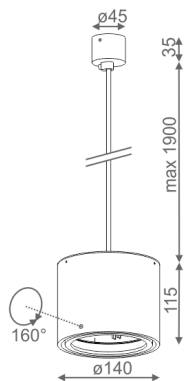

TUBA 111 suspended

TUBA 111 zwieszana

Category: suspended

Power 35W (LED 12,5W)

Light source: AR111, 12V AC

Lampholder: G53

Dimming: Phase-Control

Light source not included

Electronic transformer included.

AVAILABLE FINISHES:

MATT GLOSS

TUBA 111 Phase-Control suspended

59631-0000-T8-PH-xx

-xx finish option code from table below

AVAILABLE FINISHES:

MATT

alu matt	-01	black matt	-02
white matt	-03	anthracite structure	-18
gold structure	-19		

GLOSS

black gloss	-22	white gloss	-23
-------------	-----	-------------	-----

Tolerance for dimensions

Warranty period 2 years