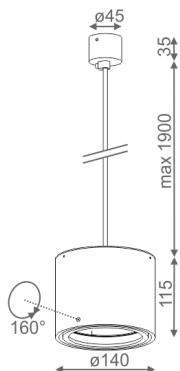

TUBA 111 230V suspended

TUBA 111 230V zwieszana

Category: suspended
Power 35W (LED 12,5W)
Light source: ES111, 230V
Lampholder: GU10

Dimming: Phase-Control
Light source not included
Transformer not required.

AVAILABLE FINISHES:

MATT GLOSS

TUBA 111 230V Phase-Control suspended

59641-0000-U8-PH-xx

-xx finish option code from table below

AVAILABLE FINISHES:

MATT

alu matt	-01	black matt	-02
white matt	-03	anthracite structure	-18
gold structure	-19		

GLOSS

black gloss	-22	white gloss	-23
-------------	-----	-------------	-----

Tolerance for dimensions

Warranty period 2 years