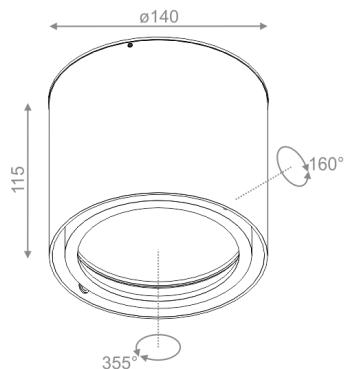

### TUBA 111 230V natynkowy

Category: surface

Power 35W (LED 12,5W)

Light source: ES111, 230V

Lampholder: GU10

Dimming: Phase-Control

Light source not included

Transformer not required.

#### AVAILABLE LUMINAIRE LENGTH:

11 cm
23 cm
34 cm