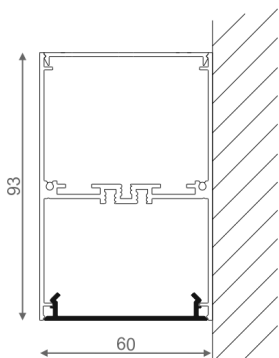

TRU LED wall

TRU LED kinkiet

Category: systems

Power dependent on version

Light source: LED, integrated

Dimming options: DALI, switchDIM

Integrated light source

Gear included.

The minimum length of the system: 570mm.

AVAILABLE FINISHES:

GLOSS STRUCTURE ADDITIONAL

Tolerance for dimensions ± 1 mm

Warranty period 5 years

AVAILABLE VERSIONS:

L927	Low power - Low power	2700K	CRI>90
M927	Medium power - Medium power	2700K	CRI>90
L930	Low power - Low power	3000K	CRI>90
M930	Medium power - Medium power	3000K	CRI>90
L940	Low power - Low power	4000K	CRI>90
M940	Medium power - Medium power	4000K	CRI>90