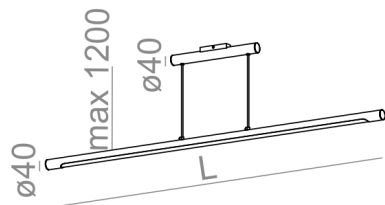

AVAILABLE LUMINAIRE LENGTH:

96 cm
152 cm

Tolerance for dimensions

Warranty period 5 years

AVAILABLE FINISHES:

MATT			
alu matt	-01	black matt	-02
white matt	-03	anthracite structure	-18
gold structure	-19		
GLOSS			
black gloss	-22	white gloss	-23