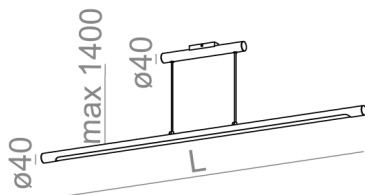

GLOSS

black gloss	-22	white gloss	-23

Tolerance for dimensions ± 1 mm

Warranty period 5 years