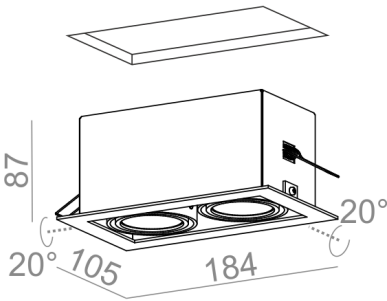

MIX

mix	-06		

Tolerance for dimensions

Warranty period 5 years