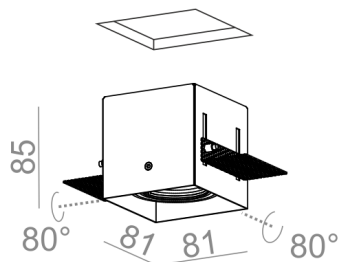

Tolerance for dimensions

Warranty period 2 years

AVAILABLE FINISHES:

MATT

alu matt	-01	black matt	-02
white matt	-03	anthracite structure	-18
gold structure	-19		

MIX

mix	-06		

GLOSS

black gloss	-22	white gloss	-23

B&W

bw black-white	-62		

W&B

bw white-black	-63