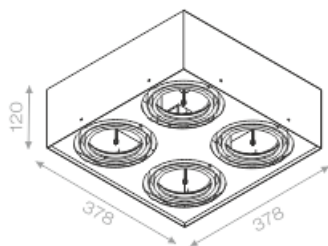

MIX

mix	-06		

Tolerance for dimensions

Warranty period 2 years