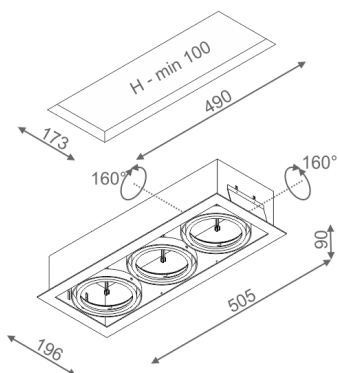

GLOSS

black gloss	-22	white gloss	-23

Tolerance for dimensions

Warranty period 2 years