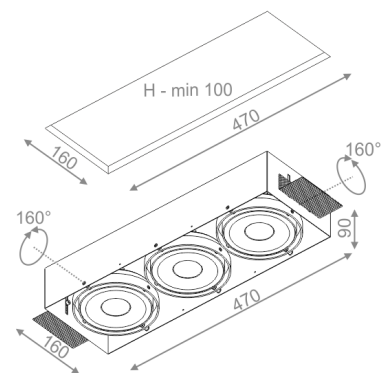

SQUARES 111x3 QRLED 230V trimless recessed

SQUARES 111x3 QRLED 230V trimless wpuszczany

Category: recessed

Power 3x dependent on version

Light source: LED, integrated

Dimming: Phase-Control

Integrated light source

Gear not required.

AVAILABLE FINISHES:

MATT MIX

Tolerance for dimensions

Warranty period 5 years

AVAILABLE VERSIONS:

H927	High power - High power	2700K	CRI>90
M927	Medium power - Medium power	2700K	CRI>90
H930	High power - High power	3000K	CRI>90
M930	Medium power - Medium power	3000K	CRI>90
H940	High power - High power	4000K	CRI>90
M940	Medium power - Medium power	4000K	CRI>90