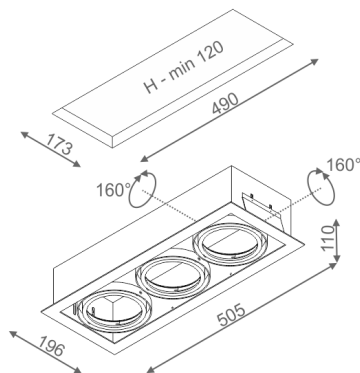

GLOSS

black gloss	-22	white gloss	-23

Tolerance for dimensions

Warranty period 2 years