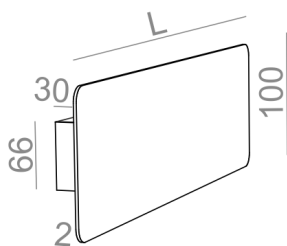

Integrated light source

Gear included.

AVAILABLE FINISHES:

MATT GLOSS

AVAILABLE VERSIONS:

L927	Low power - Low power	2700K	CRI>90
M927	Medium power - Medium power	2700K	CRI>90
L930	Low power - Low power	3000K	CRI>90
M930	Medium power - Medium power	3000K	CRI>90
L940	Low power - Low power	4000K	CRI>90
M940	Medium power - Medium power	4000K	CRI>90

AVAILABLE LUMINAIRE LENGTH:

35 cm
64 cm

Tolerance for dimensions

Warranty period 5 years

AVAILABLE FINISHES:

MATT			
alu matt	-01	black matt	-02
white matt	-03	anthracite structure	-18
gold structure	-19		
GLOSS			
black gloss	-22	white gloss	-23