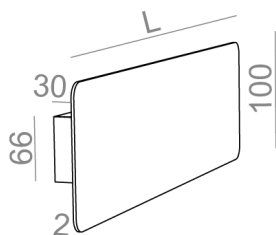

#### AVAILABLE LUMINAIRE LENGTH:

35 cm
64 cm

Tolerance for dimensions  $\pm 1$ mm

Warranty period 5 years