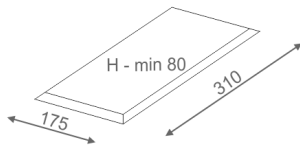

Tolerance for dimensions

Warranty period 5 years

AVAILABLE VERSIONS:

L927	Low power - Low power	2700K	CRI>90
M927	Medium power - Medium power	2700K	CRI>90
L930	Low power - Low power	3000K	CRI>90
M930	Medium power - Medium power	3000K	CRI>90
L940	Low power - Low power	4000K	CRI>90
M940	Medium power - Medium power	4000K	CRI>90

AVAILABLE FINISHES:

MATT

alu matt	-01	black matt	-02
white matt	-03	anthracite structure	-18
gold structure	-19		

GLOSS

black gloss	-22	white gloss	-23