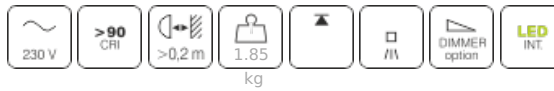

Tolerance for dimensions

Warranty period 5 years

AVAILABLE VERSIONS:

L927	Low power - Low power	2700K	CRI>90
M927	Medium power - Medium power	2700K	CRI>90
L930	Low power - Low power	3000K	CRI>90
M930	Medium power - Medium power	3000K	CRI>90
L940	Low power - Low power	4000K	CRI>90
M940	Medium power - Medium power	4000K	CRI>90

AVAILABLE FINISHES:

MATT

alu matt	-01	black matt	-02
white matt	-03	anthracite structure	-18
gold structure	-19		

GLOSS

black gloss	-22	white gloss	-23