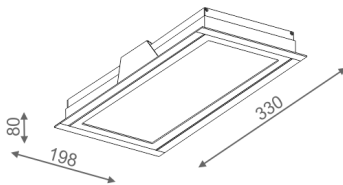

Tolerance for dimensions

Warranty period 5 years

AVAILABLE VERSIONS:

L927	Low power - Low power	2700K	CRI>90
M927	Medium power - Medium power	2700K	CRI>90
L930	Low power - Low power	3000K	CRI>90
M930	Medium power - Medium power	3000K	CRI>90
L940	Low power - Low power	4000K	CRI>90
M940	Medium power - Medium power	4000K	CRI>90

AVAILABLE FINISHES:

MATT

alu matt	-01	black matt	-02
white matt	-03	anthracite structure	-18
gold structure	-19		

GLOSS

black gloss	-22	white gloss	-23