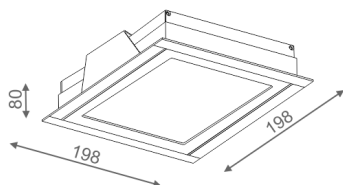

Tolerance for dimensions

Warranty period 5 years

AVAILABLE VERSIONS:

L927	Low power - Low power	2700K	CRI>90
M927	Medium power - Medium power	2700K	CRI>90
L930	Low power - Low power	3000K	CRI>90
M930	Medium power - Medium power	3000K	CRI>90
L940	Low power - Low power	4000K	CRI>90
M940	Medium power - Medium power	4000K	CRI>90

AVAILABLE FINISHES:

MATT

alu matt	-01	black matt	-02
white matt	-03	anthracite structure	-18
gold structure	-19		

GLOSS

black gloss	-22	white gloss	-23