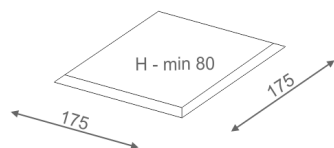

Tolerance for dimensions

Warranty period 5 years

AVAILABLE VERSIONS:

L927	Low power - Low power	2700K	CRI>90
M927	Medium power - Medium power	2700K	CRI>90
L930	Low power - Low power	3000K	CRI>90
M930	Medium power - Medium power	3000K	CRI>90
L940	Low power - Low power	4000K	CRI>90
M940	Medium power - Medium power	4000K	CRI>90

AVAILABLE FINISHES:

MATT

alu matt	-01	black matt	-02
white matt	-03	anthracite structure	-18
gold structure	-19		

GLOSS

black gloss	-22	white gloss	-23