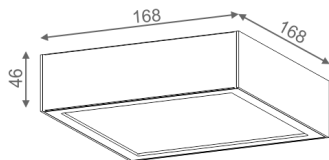

GLOSS

black gloss	-22	white gloss	-23

Tolerance for dimensions

Warranty period 5 years