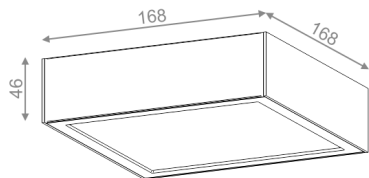

GLOSS

black gloss	-22	white gloss	-23

Tolerance for dimensions

Warranty period 5 years