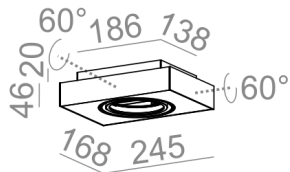

Tolerance for dimensions

Warranty period 2 years

AVAILABLE FINISHES:

MATT

alu matt	-01	black matt	-02
white matt	-03	anthracite structure	-18
gold structure	-19		

MIX

mix	-06		

GLOSS

black gloss	-22	white gloss	-23

B&W

bw black-white	-62		

W&B

bw white-black	-63