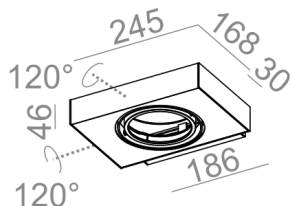

Last update on 2018-03-11 20:45. More details available at <https://www.aqform.com/en/26313>

SLEEK 111x1 wall

SLEEK 111x1 kinkiet

Category: wall

Power 50W (LED 12,5W)

Light source: AR111, 12V AC

Lampholder: G53

Dimming: Phase-Control

Light source not included

Electronic transformer included.

AVAILABLE FINISHES:

MATT MIX GLOSS W&B B&W

SLEEK 111x1 Phase-Control wall

26313-0000-T8-PH-xx

-xx finish option code from table below