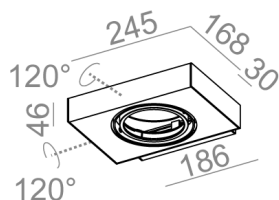

GLOSS

black gloss	-22	white gloss	-23

Tolerance for dimensions ± 1 mm

Warranty period 2 years