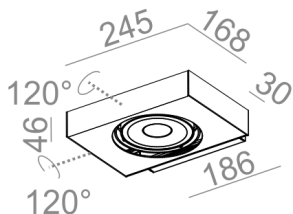

MIX

mix	-06

Tolerance for dimensions

Warranty period 5 years