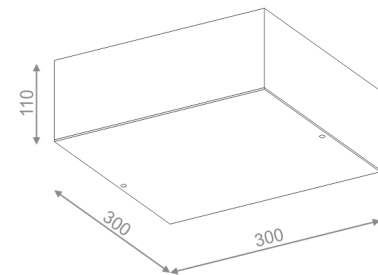

AVAILABLE FINISHES:

MATT

alu matt	-01	black matt	-02
white matt	-03	anthracite structure	-18
gold structure	-19		

Tolerance for dimensions

Warranty period 5 years