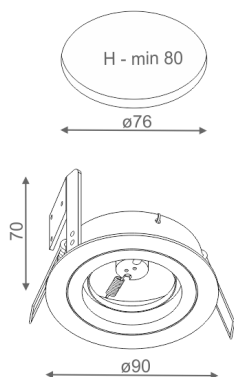

GLOSS

black gloss	-22	white gloss	-23

Tolerance for dimensions

Warranty period 2 years