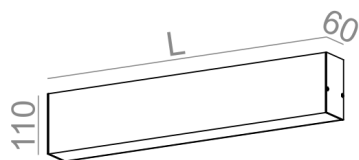

SET TRU up&down LED wall

SET TRU up&down LED kinkiet

Category: wall

Power dependent on version

Light source: LED, integrated

Dimming options: DALI, switchDIM, AQsmart

Integrated light source

Gear included.

AVAILABLE LUMINAIRE LENGTH:

57 cm
86 cm
114 cm
142 cm
170 cm
198 cm

Tolerance for dimensions

Warranty period 5 years

AVAILABLE FINISHES:

MATT

alu matt	-01	black matt	-02
white matt	-03	anthracite structure	-18
gold structure	-19		