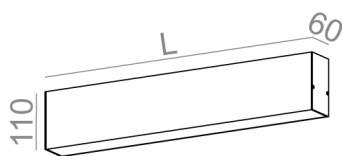

GLOSS

black gloss	-22	white gloss	-23

Tolerance for dimensions ± 1 mm

Warranty period 5 years