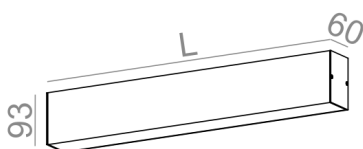

AVAILABLE LUMINAIRE LENGTH:

29 cm
57 cm
86 cm
114 cm
142 cm
170 cm
198 cm

AVAILABLE FINISHES:

MATT

alu matt	-01	black matt	-02
white matt	-03	anthracite structure	-18
gold structure	-19		

GLOSS

black gloss	-22	white gloss	-23
-------------	-----	-------------	-----