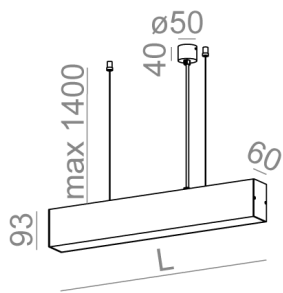

SET TRU LED hermetic suspended

SET TRU LED hermetic zwieszany

Category: ip rated

Power dependent on version

Light source: LED, integrated

Dimming options: DALI, switchDIM, AQsmart

Integrated light source

Gear included.

AVAILABLE FINISHES:

GLOSS STRUCTURE ADDITIONAL

Tolerance for dimensions ± 1 mm

Warranty period 5 years

AVAILABLE VERSIONS:

| | | | |
|------|-----------------------------|------------|--------|
| L927 | Low power - Low power | 2700K | CRI>90 |
| M927 | Medium power - Medium power | 2700K | CRI>90 |
| L930 | Low power - Low power | 3000K | CRI>90 |
| M930 | Medium power - Medium power | 3000K | CRI>90 |
| L940 | Low power - Low power | 4000K | CRI>90 |
| M940 | Medium power - Medium power | 4000K | CRI>90 |
| M962 | Medium power - Medium power | 2700-6500K | CRI>90 |

AVAILABLE LUMINAIRE LENGTH:

| |
|--------|
| 57 cm |
| 86 cm |
| 114 cm |
| 142 cm |
| 170 cm |
| 198 cm |

AVAILABLE FINISHES:

STRUCTURE

| | | | |
|-----------------|-----|-----------------|-----|
| black structure | -12 | white structure | -13 |
| gold structure | -19 | | |