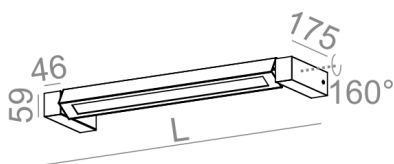

AVAILABLE LUMINAIRE LENGTH:

70 cm
100 cm

AVAILABLE FINISHES:

MATT

alu matt	-01	black matt	-02
white matt	-03	anthracite structure	-18
gold structure	-19		

GLOSS

black gloss	-22	white gloss	-23
-------------	-----	-------------	-----