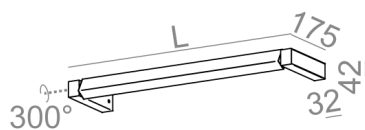

67 cm
97 cm

AVAILABLE FINISHES:

STRUCTURE

black structure -12 white structure -13

gold structure -19

ADDITIONAL

grey -16 copper -17

Tolerance for dimensions ± 1 mm