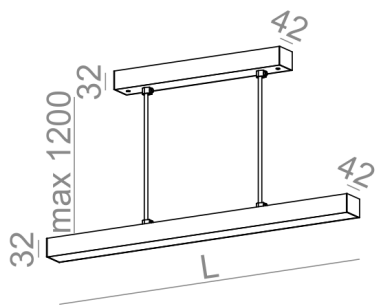

58 cm
72 cm
87 cm
101 cm
115 cm
143 cm
171 cm
199 cm

Tolerance for dimensions

Warranty period 5 years

AVAILABLE FINISHES:

MATT

alu matt	-01	black matt	-02
white matt	-03	anthracite structure	-18
gold structure	-19		