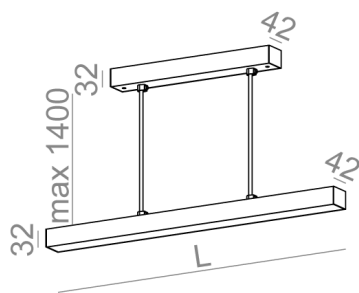

Tolerance for dimensions ± 1 mm

Warranty period 5 years

AVAILABLE VERSIONS:

M927	Medium power - Medium power	2700K	CRI>90
M930	Medium power - Medium power	3000K	CRI>90
M940	Medium power - Medium power	4000K	CRI>90

AVAILABLE LUMINAIRE LENGTH:

58 cm
72 cm
87 cm
101 cm
115 cm
143 cm
171 cm
199 cm

AVAILABLE FINISHES:

STRUCTURE

black structure	-12	white structure	-13
gold structure	-19		

ADDITIONAL

grey	-16	copper	-17

GLOSS

black gloss	-22	white gloss	-23