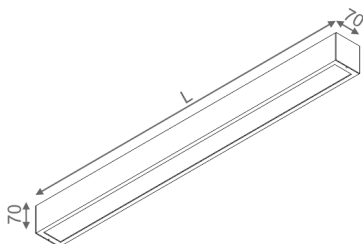

Electronic ballast included.

AVAILABLE FINISHES:

MATT GLOSS

AVAILABLE LUMINAIRE LENGTH:

60 cm

90 cm

120 cm

150 cm