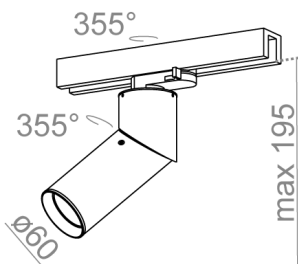

Tolerance for dimensions $\pm 1\text{mm}$

Warranty period 5 years