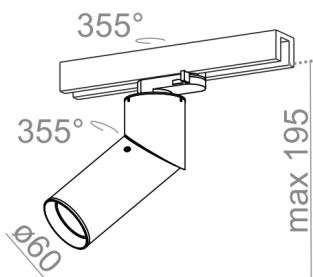

GLOSS

black gloss	-22	white gloss	-23

Tolerance for dimensions

Warranty period 5 years