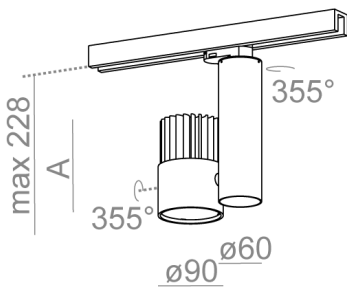

ADDITIONAL

grey	-16	copper	-17

Tolerance for dimensions ± 1 mm

Warranty period 5 years