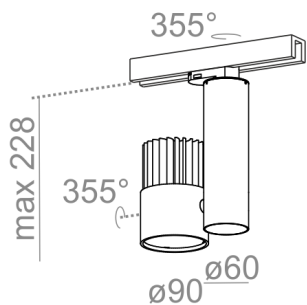

AVAILABLE VERSIONS:

H927	High power - High power	2700K	CRI>90
L927	Low power - Low power	2700K	CRI>90
M927	Medium power - Medium power	2700K	CRI>90
H930	High power - High power	3000K	CRI>90
L930	Low power - Low power	3000K	CRI>90
M930	Medium power - Medium power	3000K	CRI>90
H940	High power - High power	4000K	CRI>90
L940	Low power - Low power	4000K	CRI>90
M940	Medium power - Medium power	4000K	CRI>90

AVAILABLE FINISHES:

MATT

alu matt	-01	black matt	-02
white matt	-03	grey	-16
anthracite structure	-18	gold structure	-19

Tolerance for dimensions

Warranty period 5 years