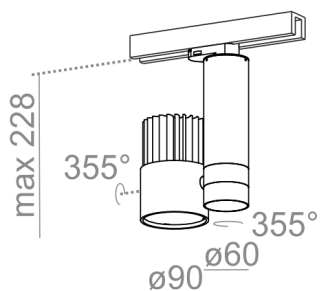

AVAILABLE VERSIONS:

H927	High power - High power	2700K	CRI>90
L927	Low power - Low power	2700K	CRI>90
M927	Medium power - Medium power	2700K	CRI>90
H930	High power - High power	3000K	CRI>90
L930	Low power - Low power	3000K	CRI>90
M930	Medium power - Medium power	3000K	CRI>90
H940	High power - High power	4000K	CRI>90
L940	Low power - Low power	4000K	CRI>90
M940	Medium power - Medium power	4000K	CRI>90

AVAILABLE FINISHES:

MATT

alu matt	-01	black matt	-02
white matt	-03	grey	-16
anthracite structure	-18	gold structure	-19

B&W

bw black-white	-62

W&B

bw white-black	-63

Tolerance for dimensions

Warranty period 5 years