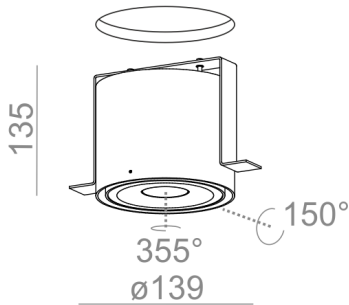

Tolerance for dimensions

Warranty period 5 years

AVAILABLE VERSIONS:

H927	High power - High power	2700K	CRI>90
M927	Medium power - Medium power	2700K	CRI>90
H930	High power - High power	3000K	CRI>90
M930	Medium power - Medium power	3000K	CRI>90
H940	High power - High power	4000K	CRI>90
M940	Medium power - Medium power	4000K	CRI>90

AVAILABLE FINISHES:

MATT

alu matt	-01	black matt	-02
white matt	-03	grey	-16
anthracite structure	-18	gold structure	-19

MIX

mix	-06