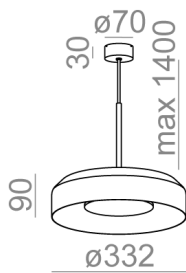

Last update on 2018-03-11 20:45. More details available at <https://www.aqform.com/en/RE1075>

REVEL dot LED 230V suspended

REVEL dot LED 230V zwieszany

Category: suspended

Power dependent on version

Light source: LED, integrated

AVAILABLE FINISHES:

MIX

mix	-06
-----	-----

STRUCTURE

black structure	-12	white structure	-13
gold structure	-19	black-white	-46

ADDITIONAL

grey	-16	copper	-17
------	-----	--------	-----

Tolerance for dimensions ± 1 mm