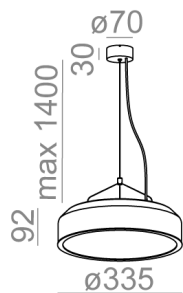

ADDITIONAL

grey	-16	copper	-17

Tolerance for dimensions ± 1 mm

Warranty period 5 years