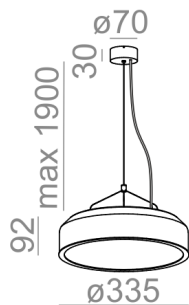

AVAILABLE VERSIONS:

L927	Low power - Low power	2700K	CRI>90
M927	Medium power - Medium power	2700K	CRI>90
L930	Low power - Low power	3000K	CRI>90
M930	Medium power - Medium power	3000K	CRI>90
L940	Low power - Low power	4000K	CRI>90
M940	Medium power - Medium power	4000K	CRI>90

AVAILABLE FINISHES:

MATT

alu matt	-01	black matt	-02
white matt	-03	anthracite structure	-18
gold structure	-19		

Tolerance for dimensions

Warranty period 5 years