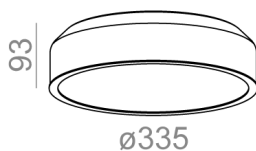

ADDITIONAL

grey	-16	copper	-17

Tolerance for dimensions ± 1 mm

Warranty period 5 years