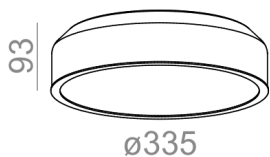

AVAILABLE FINISHES:

MATT

alu matt	-01	black matt	-02
white matt	-03	anthracite structure	-18
gold structure	-19		

Tolerance for dimensions

Warranty period 5 years