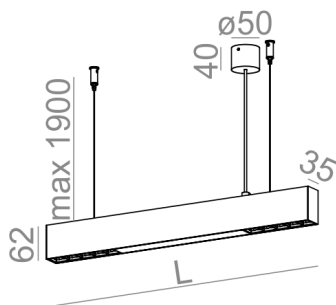

GLOSS

black gloss	-22	white gloss	-23

Tolerance for dimensions

Warranty period 5 years