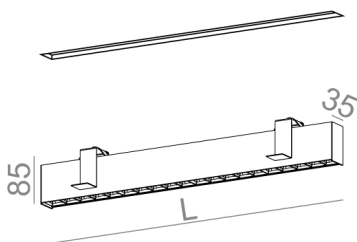

AVAILABLE FINISHES:

STRUCTURE

AVAILABLE VERSIONS:

L927	Low power - Low power	2700K	CRI>90
M927	Medium power - Medium power	2700K	CRI>90
L930	Low power - Low power	3000K	CRI>90
M930	Medium power - Medium power	3000K	CRI>90
L940	Low power - Low power	4000K	CRI>90
M940	Medium power - Medium power	4000K	CRI>90

AVAILABLE LUMINAIRE LENGTH:

27 cm

54 cm

Tolerance for dimensions ± 1 mm

Warranty period 5 years

AVAILABLE FINISHES:

STRUCTURE

black structure	-12	white structure	-13
-----------------	-----	-----------------	-----