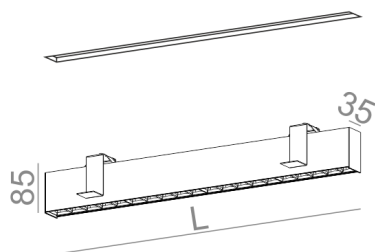

AVAILABLE LUMINAIRE LENGTH:

27 cm
54 cm
80 cm
107 cm

Tolerance for dimensions

Warranty period 5 years

AVAILABLE FINISHES:

MATT

alu matt	-01	black matt	-02
white matt	-03	anthracite structure	-18
gold structure	-19		