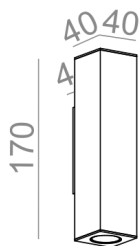

GLOSS

black gloss	-22	white gloss	-23

Tolerance for dimensions

Warranty period 5 years