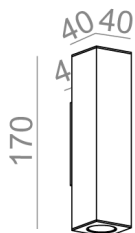

GLOSS

black gloss	-22	white gloss	-23

Tolerance for dimensions ± 1 mm

Warranty period 5 years