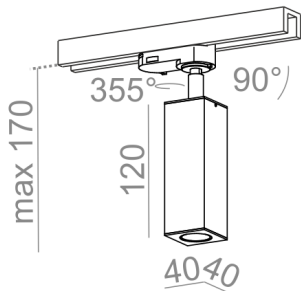

QUPET mini LED track

QUPET mini LED track

Category: spotlights

Power 3W

Light source: LED, integrated

Integrated light source

Gear included.

AVAILABLE FINISHES:

MIX

mix	-06		
-----	-----	--	--

GLOSS

black gloss	-22	white gloss	-23
-------------	-----	-------------	-----

Tolerance for dimensions

Warranty period 5 years