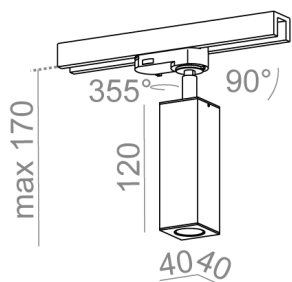

Tolerance for dimensions ± 1 mm

Warranty period 5 years