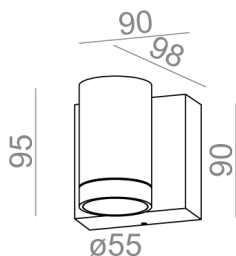

Integrated light source

Gear not required.

4000 K on request.

AVAILABLE FINISHES:

STRUCTURE

PEX LED 230V M830 35° Phase-Control hermetic wall

20141-M830-F1-PH-xx

-xx finish option code from table below

AVAILABLE FINISHES:

STRUCTURE

anthracite structure

-18

Tolerance for dimensions ± 1 mm

Warranty period 5 years