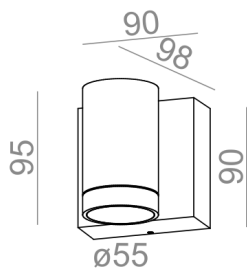

AVAILABLE FINISHES:

MATT

anthracite structure	-18
----------------------	-----

Tolerance for dimensions

Warranty period 5 years