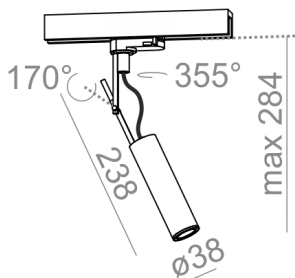

GLOSS

black gloss	-22	white gloss	-23

Tolerance for dimensions

Warranty period 5 years