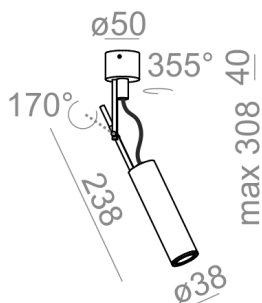

GLOSS

black gloss	-22	white gloss	-23

Tolerance for dimensions

Warranty period 5 years