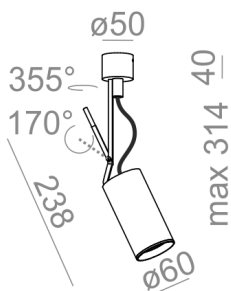

GLOSS

black gloss	-22	white gloss	-23

Tolerance for dimensions

Warranty period 5 years